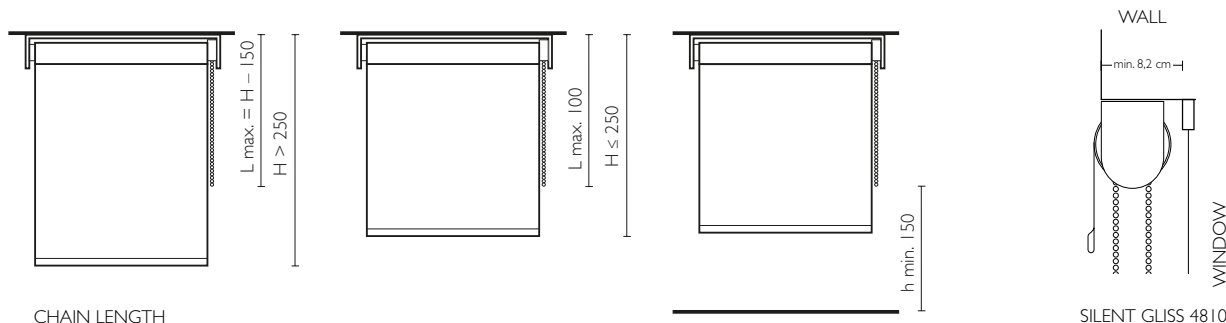

Optional bottom bar ø 14 mm

181	186	191	196	201	206	211	216	220	225	230	235	240	245	250

Blinds are supplied to order. Prices of intermediate sizes are determined by the next size according to the price table. For higher blinds, please contact Woodnotes. The prices of blinds include soil-repellent treatment. Production tolerance $\pm 0,5\%$. Please note fabrics made of natural fibers may stretch during use.

The widths on the price table are the **widths of the ready made blinds**. The total width of the chain operated roller blind is approx. 4,2 cm more than the width of the fabric. The heights on the price table are the using heights including the fabric needed for the mechanism and finishing. Mechanism available in black and white. Bottom covered with fabric. Aluminium bar also available, please see pricetable above.

When ordering, please indicate:

- total width and height of the blind
- right or left hand operation
- wall or top fix
- front or back winding
- chain length (please see images above)
- the bottom bar